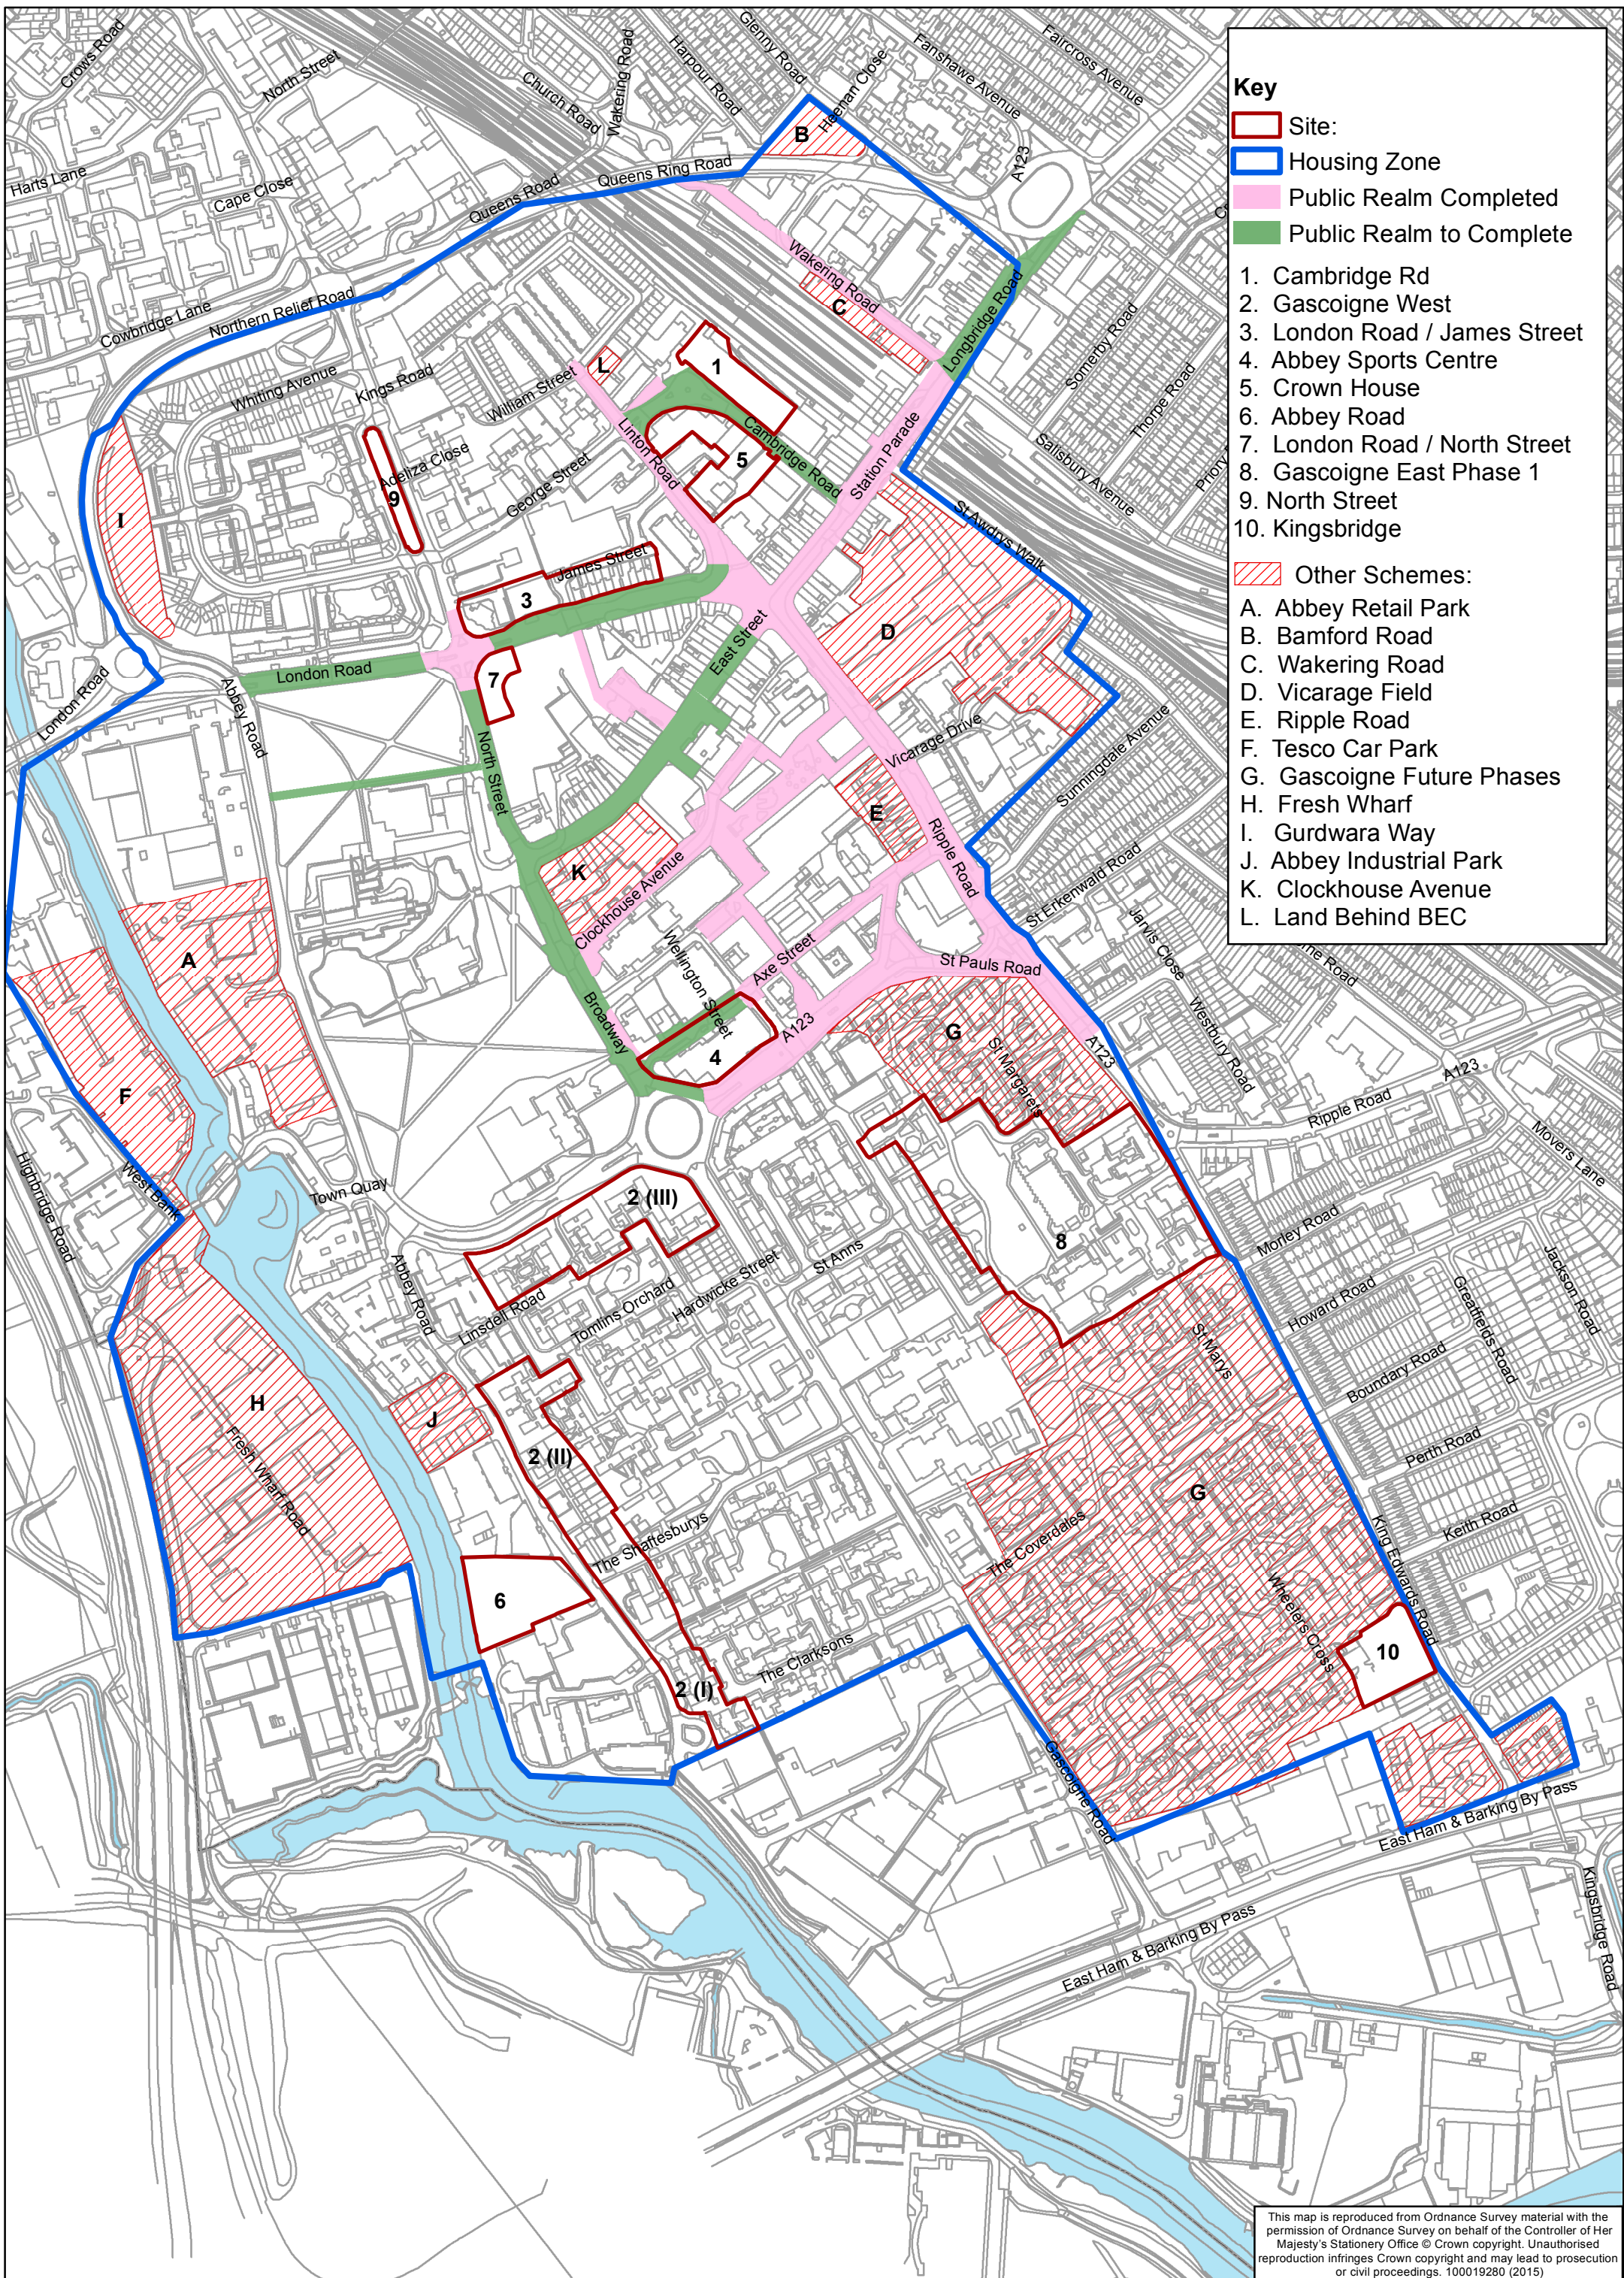

Barking Housing Zone Proposal

Key

- Site:
- Housing Zone
- Public Realm Completed
- Public Realm to Complete

1. Cambridge Rd
2. Gascoigne West
3. London Road / James Street
4. Abbey Sports Centre
5. Crown House
6. Abbey Road
7. London Road / North Street
8. Gascoigne East Phase 1
9. North Street
10. Kingsbridge

Other Schemes:

- A. Abbey Retail Park
- B. Bamford Road
- C. Waking Road
- D. Vicarage Field
- E. Ripple Road
- F. Tesco Car Park
- G. Gascoigne Future Phases
- H. Fresh Wharf
- I. Gurdwara Way
- J. Abbey Industrial Park
- K. Clockhouse Avenue
- L. Land Behind BEC

This map is reproduced from Ordnance Survey material with the permission of Ordnance Survey on behalf of the Controller of Her Majesty's Stationery Office © Crown copyright. Unauthorised reproduction infringes Crown copyright and may lead to prosecution or civil proceedings. 100019280 (2015)